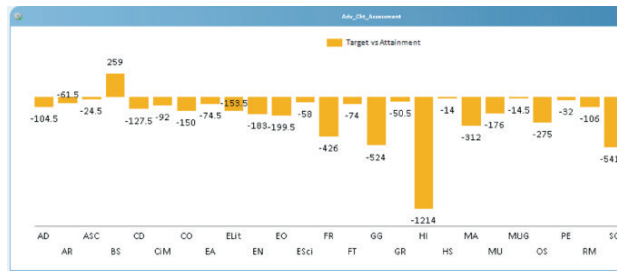

Web Based Dashboard

Dashboard Functionality

- > Click on the chart cog to access the settings:
  - Criteria
  - Custom Captions
  - Scale Values
- > Click and hold to drag charts around the dashboard
- > Click on the chart to open the report viewer:
  - Drill-throughs
  - Data Tables
  - Export to PDF, Excel & Word
  - Criteria and column selectors