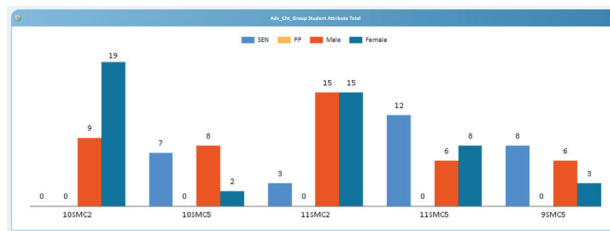

Web Based Dashboard

Dashboard Functionality

- > Click on the chart cog to access the settings:
 - Criteria
 - Custom Captions
 - Scale Values
- > Click and hold to drag charts around the dashboard
- > Click on the chart to open the report viewer:
 - Drill-throughs
 - Data Tables
 - Export to PDF, Excel & Word
 - Criteria and column selectors

Components

The ProMetrix system consists of two components:

- > Dashboard - This web application displays a user's personalised dashboard. Up to 16 reports can be displayed at any one time. Only reports that a user has permission to view are shown.